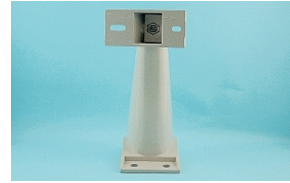

Model No	SC-H-6
Type	Housing
Material/Color	Aluminum Beige/Silver-grey
Appearance Size	140(W) X 115(H) X 373(L)mm
Suitable Camera Size	100(W) X 80(H) X 300(L)mm

Model No	SC-H-7
Type	Outdoor Camera Housing
Material/Color	Aluminum Beige
Appearance Size	118(W) X 107(H) X 370(L)mm
Suitable Camera Size	76(W) X 72(H) X 260(L)mm
Certificate	IP66, CE

Model No	SC-B-1
Type	Camera Bracket
Max. Load	3kg
Material, Color	Aluminum/Plastic, Black/Beige
DIMENSION	115(H) X 46(D)mm
SWIVEL ANGLE	360°
TILT ANGLE	90°

Model No	SC-B-2
Type	Camera Bracket
Max. Load	3.5kg
Material/Color	Plastic / Beige
DIMENSION	160(H) X 90(D)mm
SWIVEL ANGLE	360°
TILT ANGLE	120°

Model No	SC-B-3
Type	Camera Bracket
Max. Load	5kg
Material, Color	Metal With Silver Enamel
DIMENSION	145mm(H) X 108mm(D)mm
SWIVEL ANGLE	360°
TILT ANGLE	120°

Model No	SC-B-4
Type	Camera Bracket
Max. Load	5kg
Material, Color	Metal With Silver Enamel
DIMENSION	225mm(H) X 108mm(D)mm
SWIVEL ANGLE	360°
TILT ANGLE	120°

Model No	SC-B-6
Type	Outdoor Housing Bracket
Max. Load	10kg
Material, Color	ALUMINIUM Beige
DIMENSION	85(W) X 100(L) X 285(H)mm
SWIVEL ANGLE	360°
TILT ANGLE	90°

Model No	SC-B-7
Type	Housing bracket
Max. Load	10kg
Material, Color	ALUMINIUM / BEIGE
DIMENSION	205mm(long)
SWIVEL ANGLE	360°
TILT ANGLE	90°