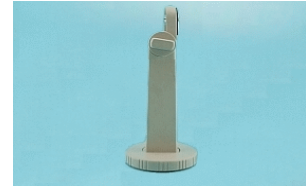

Model No	SC-H-6
Type	Housing
Material/Color	Aluminum Beige/Silver-grey
Appearance Size	140(W) X 115(H) X 373(L)mm
Suitable Camera Size	100(W) X 80(H) X 300(L)mm

Model No	SC-H-7
Type	Outdoor Camera Housing
Material/Color	Aluminum Beige
Appearance Size	118(W) X 107(H) X 370(L)mm
Suitable Camera Size	76(W) X 72(H) X 260(L)mm
Certificate	IP66, CE

Model No	SC-B-1
Type	Camera Bracket
Max. Load	3kg
Material, Color	Aluminum/Plastic, Black/Beige
DIMENSION	115(H) X 46(D)mm
SWIVEL ANGLE	360°
TILT ANGLE	90°

Model No	SC-B-2
Type	Camera Bracket
Max. Load	3.5kg
Material/Color	Plastic / Beige
DIMENSION	160(H) X 90(D)mm
SWIVEL ANGLE	360°
TILT ANGLE	120°

Model No	SC-B-3
Type	Camera Bracket
Max. Load	5kg
Material, Color	Metal With Silver Enamel
DIMENSION	145mm(H) X 108mm(D)mm
SWIVEL ANGLE	360°
TILT ANGLE	120°

Model No	SC-B-4
Type	Camera Bracket
Max. Load	5kg
Material, Color	Metal With Silver Enamel
DIMENSION	225mm(H) X 108mm(D)mm
SWIVEL ANGLE	360°
TILT ANGLE	120°

Model No	SC-B-6
Type	Outdoor Housing Bracket
Max. Load	10kg
Material, Color	ALUMINIUM Beige
DIMENSION	85(W) X 100(L) X 285(H)mm
SWIVEL ANGLE	360°
TILT ANGLE	90°

Model No	SC-B-7
Type	Housing bracket
Max. Load	10kg
Material, Color	ALUMINIUM / BEIGE
DIMENSION	205mm(long)
SWIVEL ANGLE	360°
TILT ANGLE	90°